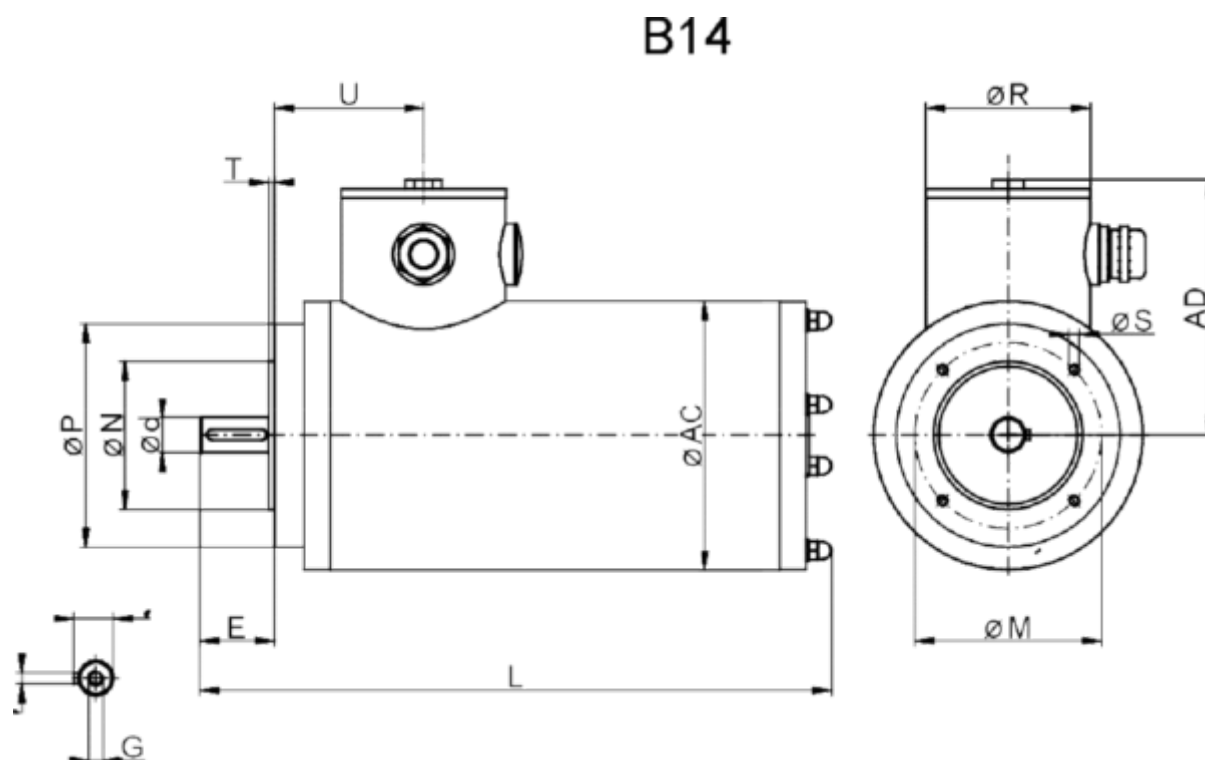

Article number: 25560007561570

Description: BEGE stainless steel AC motor EBS90S-6 IEC90 B14
0,75KW 900 rpm 3x230/400V 50HZ IP69K PTC

Measures

A = 140	E = 50	Ød = 24
A/2 = 70	F = 8	ØR = 89
AB = 164	G = M8	
AC = 164	H = 90	
AD = 147	K = 9	
B = 100	L = 395	
C = 56	P = 164	
dF = 27	U = 155	